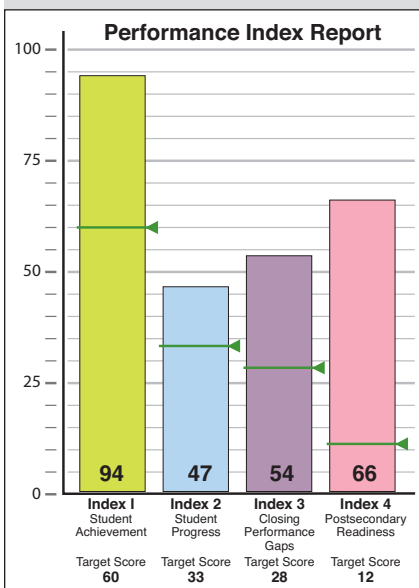

Texas Education Agency rating*: Met Standard

Ride Elementary
has a School/Business Partnership with...
Panther Creek Merchants' Association

* Data based on the 2014-15 Texas Education Agency Accountability System