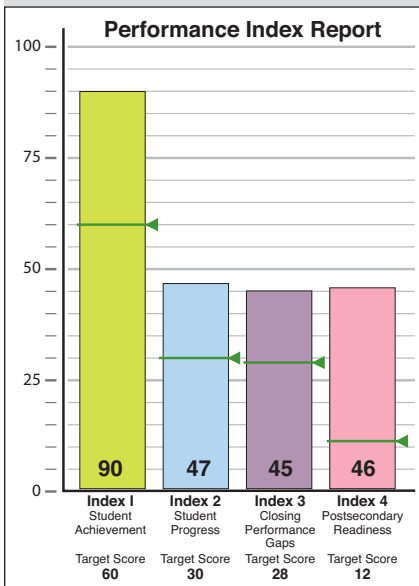

Principal Nikki Conley

Assistant Principal Clinton Dulworth

Tonya Smith

Counselor Sandi Lewis

Grade Levels PreK - 4

School colors Red and gold

Mascot Stars

Date built 2007

School named for Sue Park Broadway
Retired educator

Enrollment 1,051

Feeders Cox Intermediate

York Junior High

Oak Ridge HS - 9th Grade Campus

Oak Ridge High School

Texas Education Agency rating*: Met Standard