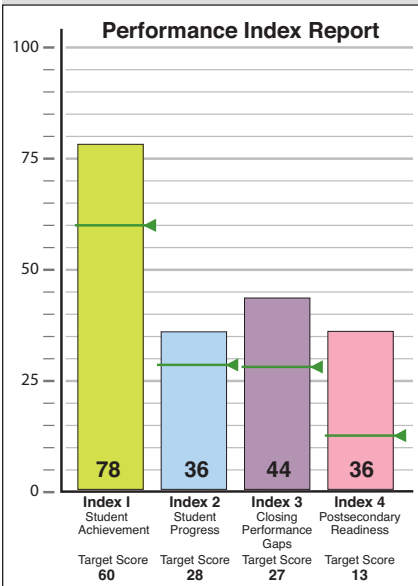

Texas Education Agency rating*: Met Standard

* Data based on the 2014-15 Texas Education Agency Accountability System